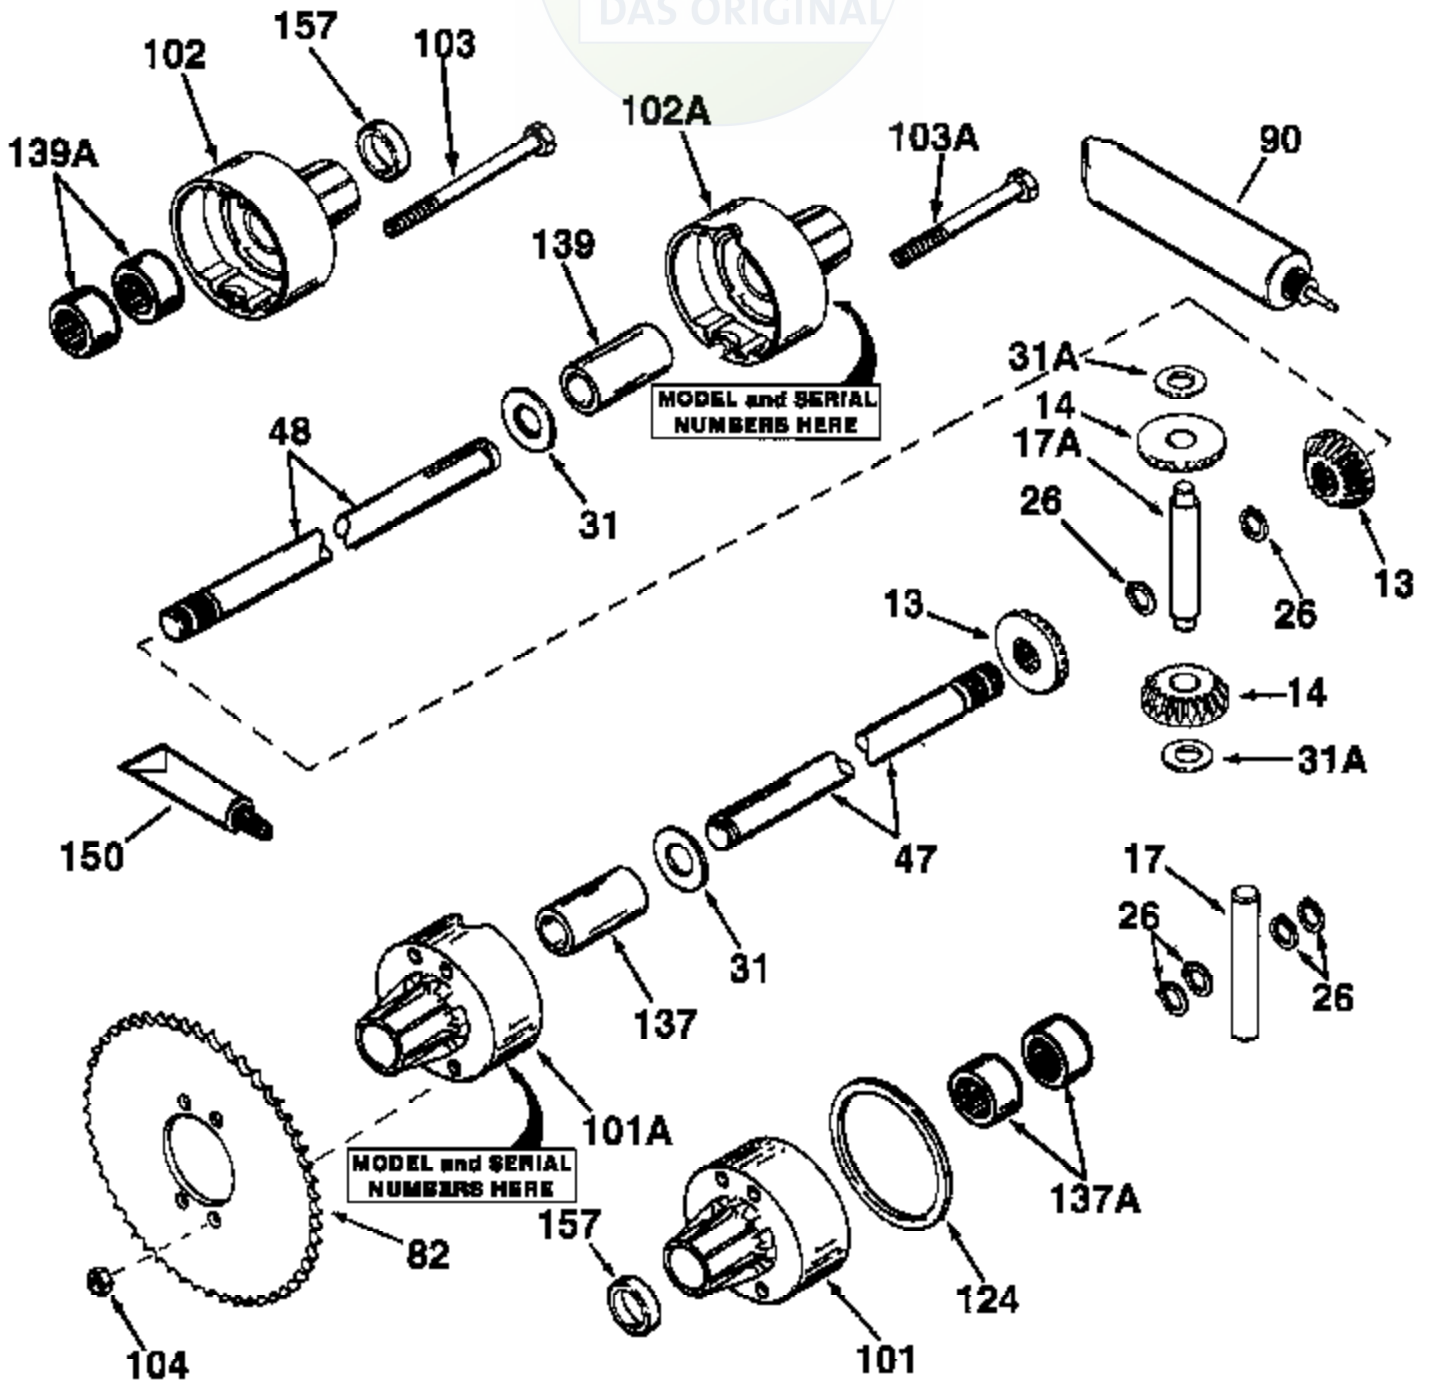

JOIST

SICHER IST DAS:
DAS ORIGINAL

Ref #	Part Number	Qty	Description
13	778221		Gear, Bevel (16 teeth)
14	778068		Gear, Pinion (16 teeth)
17	786040		Pin, Drive
26	792125		Ret. Retaining (.042 thick)(4 Req./pk g. of 2)
31A	780096		Washer, Thrust
31	780001		Washer, Thrust
47	XXXXXX		Axle (Supplied by OEM)
48	XXXXXX		Axle (Supplied by OEM)
82	786043		Sprocket. No Teeth 54. OD 8.823
82	786051		Sprocket. No Teeth 60. OD 9.841
82	786070		Sprocket. No Teeth 48. OD 7.920
82	786041A		Sprocket. No Teeth 45. OD 7.389
82	786042		Sprocket. No Teeth 40. OD 6.650
90	788067B	100-100-0074 Peerless #1	Grease (32 oz. bottle Bentonite greas e)
101	774344		Differential Carrier Housing (Incl. 1 37)
102	774345		Differential Carrier Housing (Incl. 1 39)
103	792044		Screw, 5/16-18 x 3-15/16"
104A	792061		Washer (Use as required)
104	792042		Nut, Lock, 5/16-18
124	788055A		Gasket, Differential (Use as required)
137	780077		Bushing
139	780077		Bushing

47 	48 	47L 	48L
47A 	48A 	47M 	48M
47B 	48B 	47N 	48N
47C 	48C 	47P 	48P
47D 	48D 	47Q 	48Q
47E 	48E 	47R 	48R
47F 	48F 	47S 	48S
47G 	48G 	47T 	48T
47H 	48H 	47U 	48U
47I 	48I 	47V 	48V
47J 	48J 	47W 	48W
47K 	48K 	47X 	48X

Ref #	Part Number	Qty	Description
47	XXXXXX		Axle (Supplied by OEM)
48	XXXXXX		Axle (Supplied by OEM)
104A	792061		Washer (Use as required)
